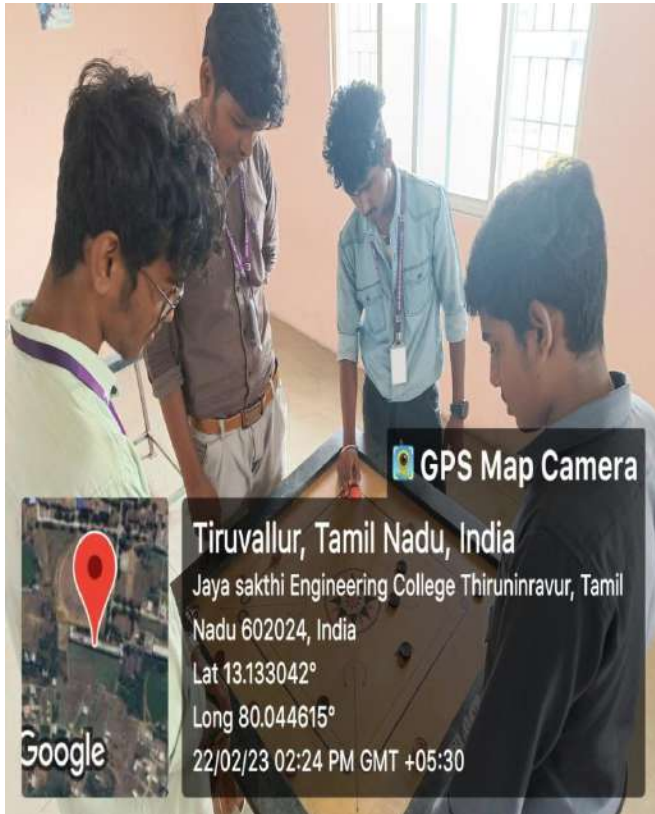

SPORTS-INDOOR GAMES