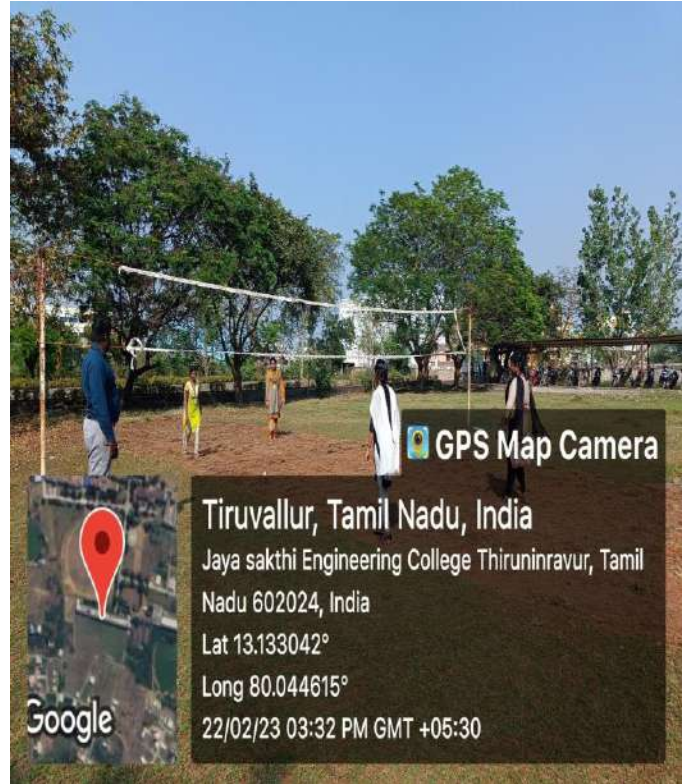

Tiruvallur, Tamil Nadu, India

Jaya sakthi Engineering College Thiruninravur, Tamil Nadu 602024, India

Lat 13.133042°

Long 80.044615°

23/02/23 12:18 PM GMT +05:30

Google

SPORTS-INDOOR GAMES

OUT DOOR GAMES