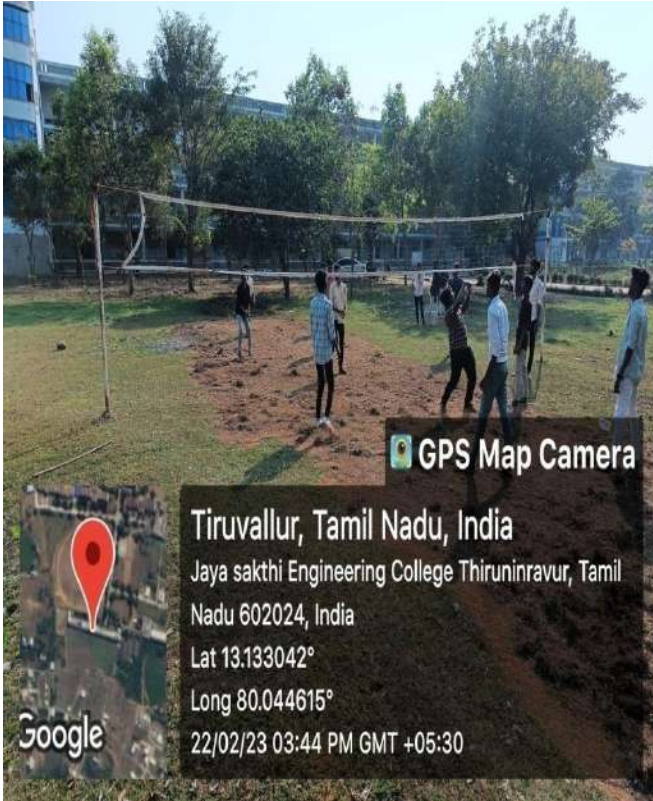

Tiruvallur, Tamil Nadu, India

Jaya sakthi Engineering College Thiruninravur, Tamil Nadu 602024, India

Lat 13.133042°

Long 80.044615°

23/02/23 12:18 PM GMT +05:30

Google

SPORTS-INDOOR GAMES

OUT DOOR GAMES