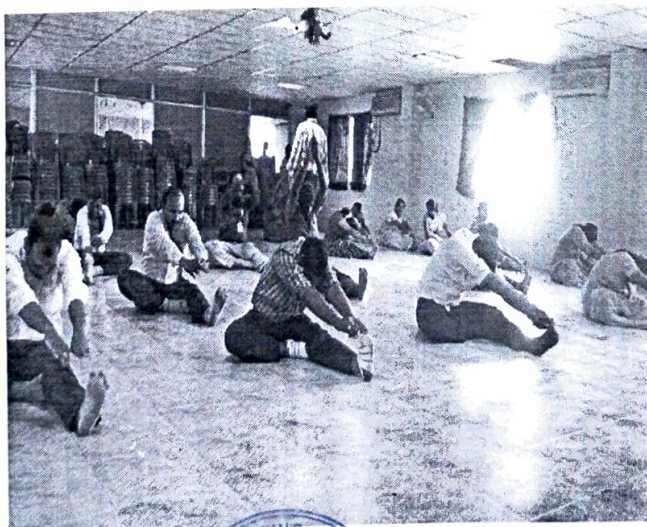

International Yoga Day

*"Yoga is the Journey
of the self
to the self
Through the Self."*

On
21st June

Organised jointly by
**National Service Scheme
& Youth Red Cross**

PRINCIPAL
JAYA SAKTHI ENGINEERING COLLEGE
St. Mary's Nagar, Near Avadi,
Thiruninravur, Chennai-602024