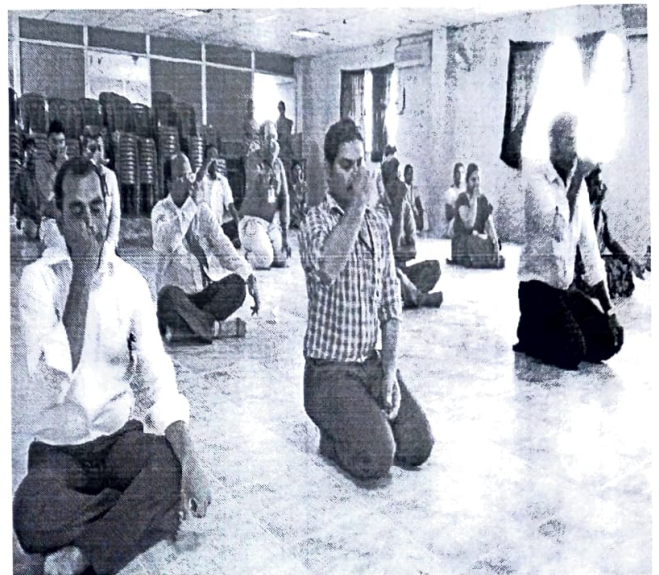

International Yoga Day

*"Yoga is the Journey
of the self
to the self
Through the Self."*

On
21st June

Organised jointly by
**National Service Scheme
& Youth Red Cross**

PRINCIPAL
JAYA SAKTHI ENGINEERING COLLEGE
St. Mary's Nagar, Near Avadi,
Thiruninravur, Chennai-602024