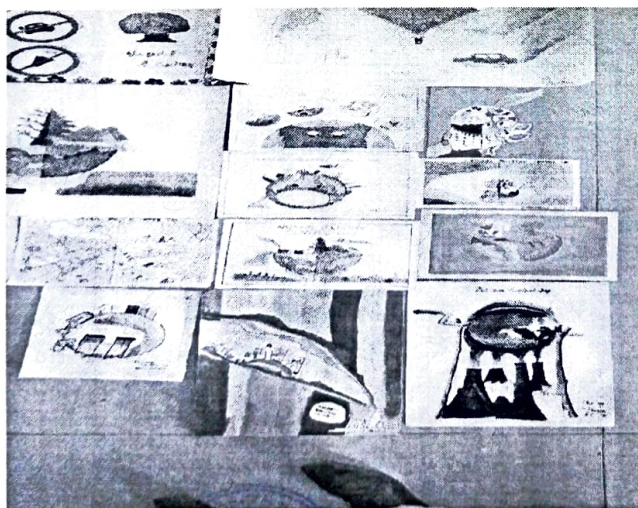

PLASTIC WASTE COLLECTION

PRINCIPAL
JAYA SAKTHI ENGINEERING COLLEGE
St. Mary's Nagar, Near Avadi,
Thiruninravur, Chennai-602024