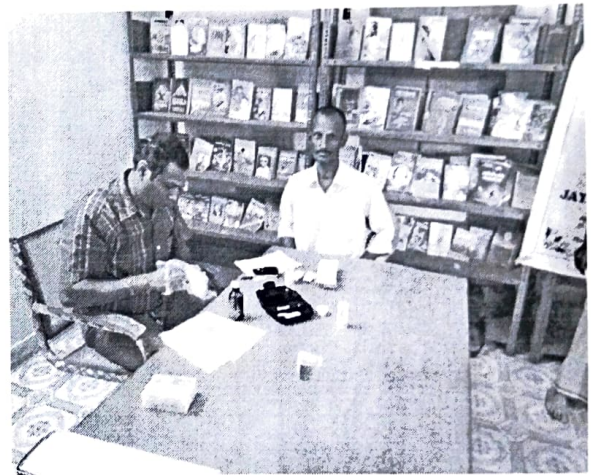

DIABETIC AWARENESS CAMP

PRINCIPAL
JAYA SAKTHI ENGINEERING COLLEGE
St. Mary's Nagar, Near Avadi,
Thiruninravur, Chennai-602024