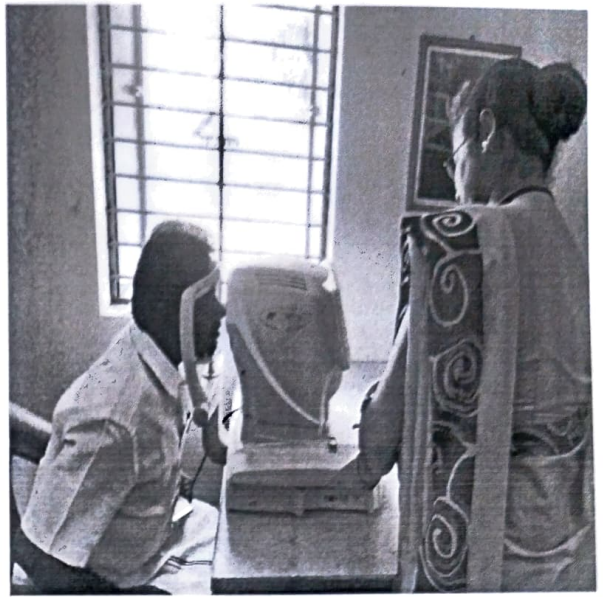

DENTAL CAMP

PRINCIPAL
JAYA SAKTHI ENGINEERING COLLEGE
St. Mary's Nagar, Near Avadi,
Thiruninravur, Chennai-602024

EYE CAMP

YOGA CAMP

PRINCIPAL
JAYA SAKTHI ENGINEERING COLLEGE
St. Mary's Nagar, Near Avadi,
Thiruninravur, Chennai-602024